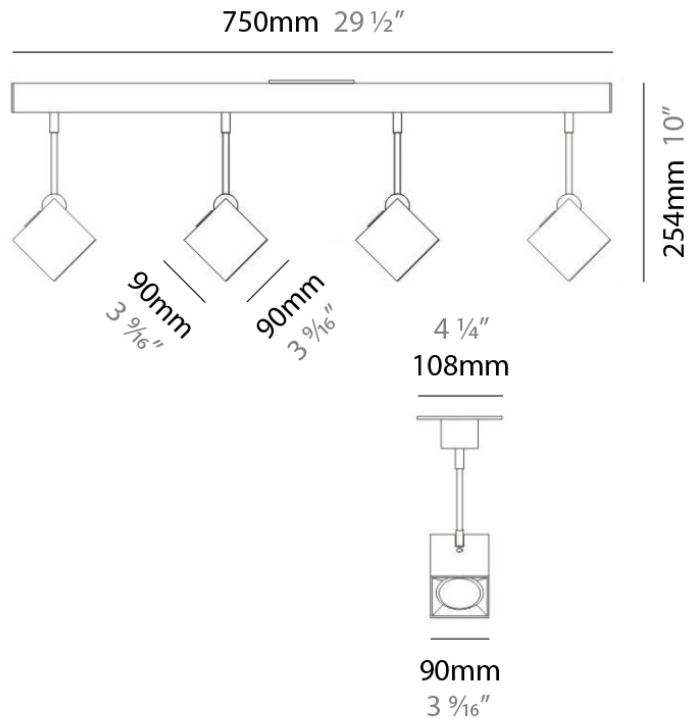

PROJECT	_____
TYPE	_____
NOTES	_____
QUANTITY	_____
DATE	_____

DAU SURFACE

D92018

GENERAL

Series: Dau
Brand: Milan
Division: Design
Mounting Type: Surface
Mounting Location: Ceiling
Subcategory: Pendant

PHYSICAL

Shape: Abstract
Length (mm): 750
Length (in): 29 1/2"
Width (mm): 110
Width (in): 4 5/16"
Height (mm): 254
Height (in): 10
Weight (kg): 2.04
Weight (lbs): 4.5
Fixture Material: Aluminum

ELECTRICAL

Number of Lamps: 4
Lamp Type: LED Retrofit
Lamp Shape: MR16
Bulb Included: Bulb Not Included
Total Output Wattage (W): 20
Max. Wattage Per Lamp (W): 5
Lamp Base: GU10
Input Voltage (V): 120

LED

Delivered Lumen Range: 1000 - 1999 lm

OPTICAL

RATINGS AND CERTIFICATIONS

Certified By: CSA Certified to UL and CSA Standards
IP rating: IP20