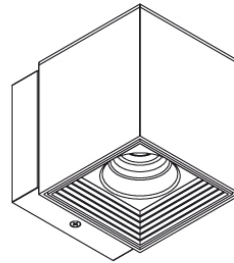

DAU SURFACE

D93189

PROJECT	
TYPE	
NOTES	
QUANTITY	
DATE	

GENERAL

Series: Dau
Brand: Milan
Division: Design
Mounting Type: Surface
Mounting Location: Wall
Subcategory: Up/Down Light

PHYSICAL

Shape: Cube
Length (mm): 80
Length (in): 3 1/8
Height (mm): 101
Height (in): 4
Extension (mm): 114
Extension (in): 4 1/2
Light Distribution: Direct
Weight (kg): 4.5
Weight (lbs): 10

ELECTRICAL

Lamp Type: LED
Max. Wattage Per Lamp (W): 10
Dimming: Non-Dimmable
Driver Included: Yes
Driver Type: Constant Current
Driver Class: Class 2
Input Voltage (V): 120

LED

Delivered Lumen Range: 500 - 999 lm
Number of LEDs: 1
Color Temperature (°K): 2700
Max. Delivered Lumen (lm): 829.93
Nominal Lumen (lm): 1010
CRI: >80 CRI

OPTICAL

Reflector°: 50° (available in 24° and 32° upon request)

RATINGS AND CERTIFICATIONS

Certified By: CSA Certified to UL and CSA Standards
IP rating: IP44